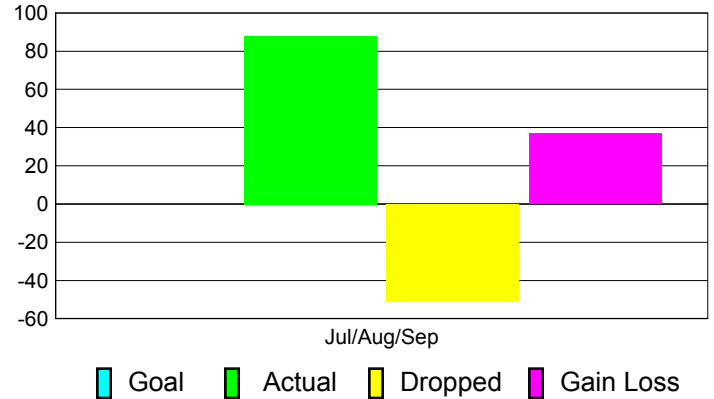

Membership Results 2012-2013

Goal, New, Dropped, Gain/Loss