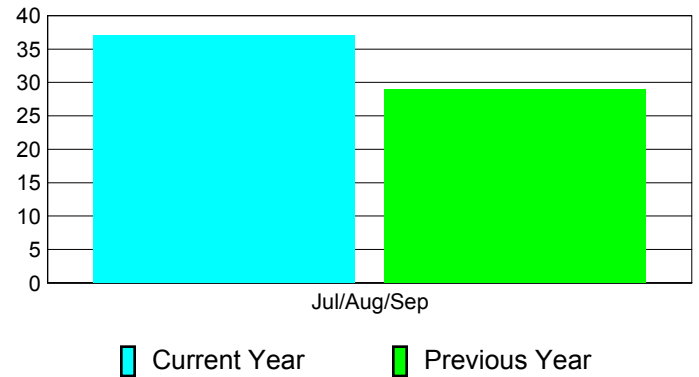

Membership Results
2012-2013

Membership
2011-2012

Month	Net Memb Goal	Actual New Memb	Actual Dropped Memb	Gain/Loss of Memb	Gain/Loss of Memb
Jul/Aug/Sep		88	-51	37	29
Totals		88	-51	37	29

Membership Results 2012-2013

Goal, New, Dropped, Gain/Loss

Comparison of Membership Gain/Loss

Current Year Compared to the Previous Year

Gender Comparison 2012-2013

Male Female