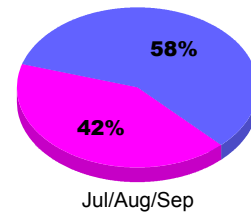

Membership Results
2012-2013

Membership
2011-2012

Month	Net Memb Goal	Actual New Memb	Actual Dropped Memb	Gain/Loss of Memb	Gain/Loss of Memb
Jul/Aug/Sep		88	-51	37	29
Totals		88	-51	37	29

Membership Results 2012-2013

Goal, New, Dropped, Gain/Loss

Comparison of Membership Gain/Loss

Current Year Compared to the Previous Year

Gender Comparison 2012-2013

Male Female